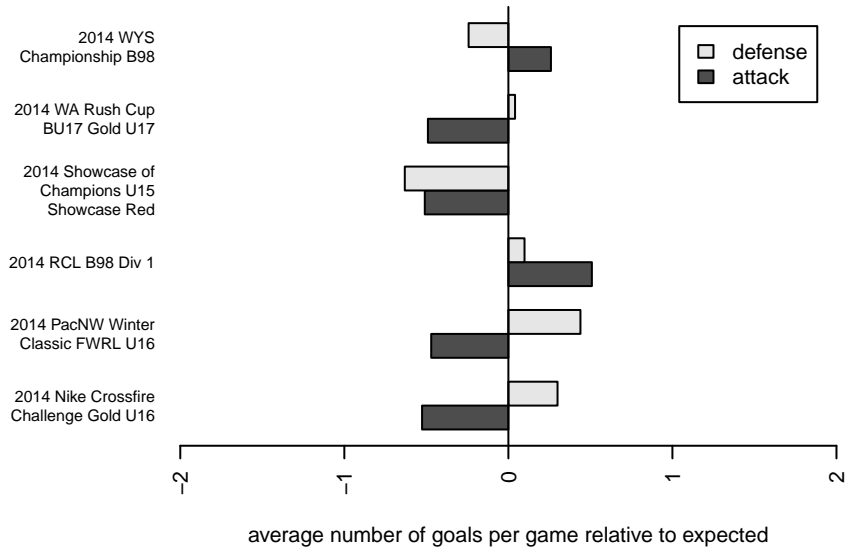

Performance relative to 13 month average