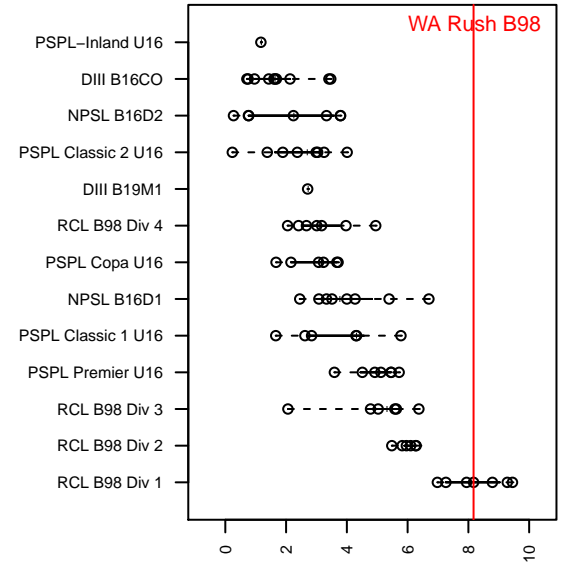

**attack and defense rating
relative to others at age
and all opponents in last 13 months**