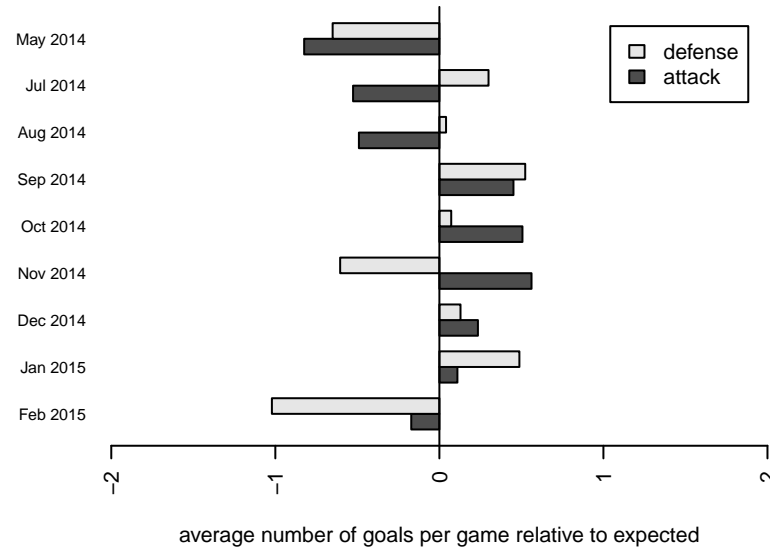

Performance relative to 13 month average