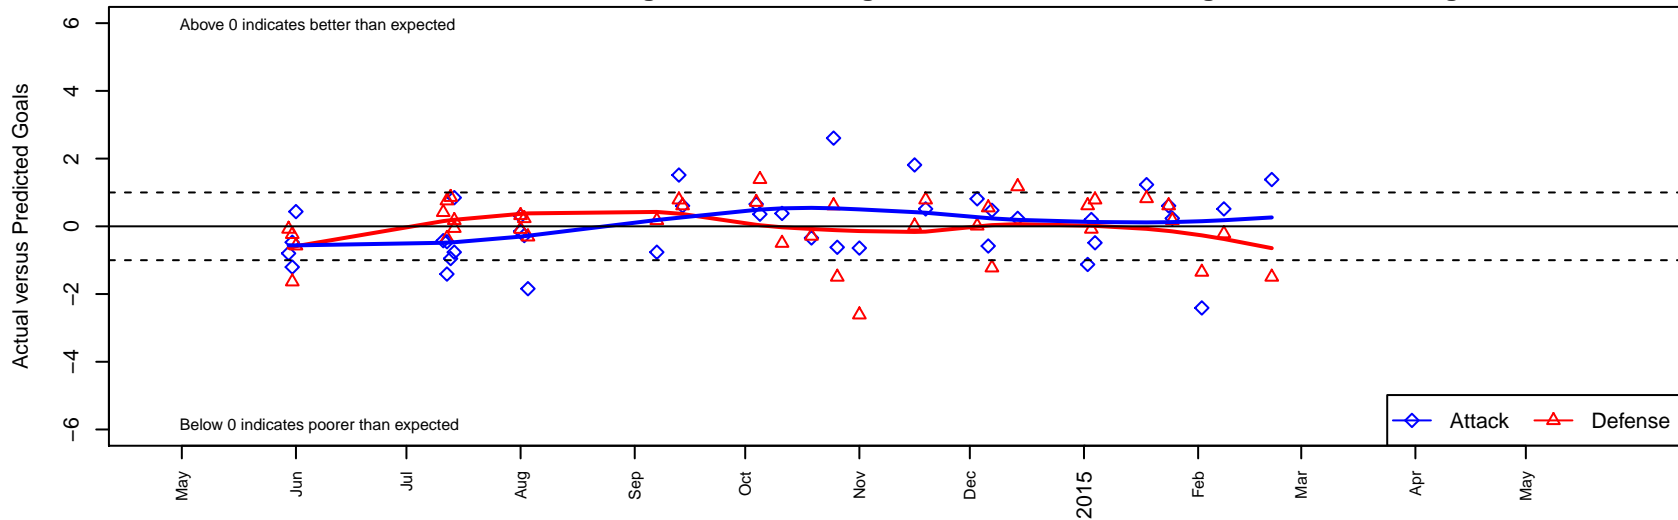

WA Rush B98

Washington Rush SC
 Everett, WA
 B98 total strength=1908
 attack=44.74 defense=48.52
 fall league = RCL B98 Div 1

alt names used:
 Washington Rush B98
 WASHINGTON RUSH B98 (WA)
 Washington Rush B98
 Washington Rush B98 A
 WASHINGTON RUSH B98
 WASHINGTON RUSH B98 (WA)
 Washington Rush B98 A

Venues played:
 2014 Showcase of Champions U15 Showcase
 2014 Nike Crossfire Challenge Gold U16
 2014 WA Rush Cup BU17 Gold U17
 2014 RCL B98 Div 1
 2014 FWRL B98
 2014 PacNW Winter Classic FWRL U16
 2014 WYS Championship B98

WA Rush B98
 Dots are actual minus expected GF (blue circles) and GA (red triangles).
 Blue line is smoothed change in attack strength. Red is smoothed change in defense strength.

**attack and defense variance (black dot)
relative to other teams
and top 10 in region**