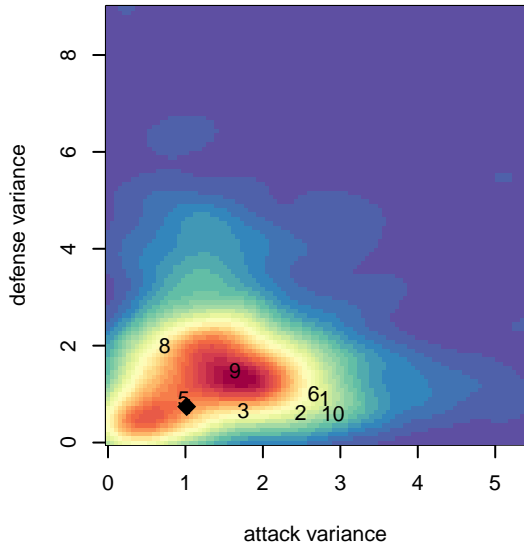

WA Rush B98

Washington Rush SC
 Everett, WA
 B98 total strength=1908
 attack=44.74 defense=48.52
 fall league = RCL B98 Div 1

alt names used:
 Washington Rush B98
 WASHINGTON RUSH B98 (WA)
 Washington Rush B98
 Washington Rush B98 A
 WASHINGTON RUSH B98
 WASHINGTON RUSH B98 (WA)
 Washington Rush B98 A

WA Rush B98
 Dots are actual minus expected GF (blue circles) and GA (red triangles).
 Blue line is smoothed change in attack strength. Red is smoothed change in defense strength.

**attack and defense variance (black dot)
relative to other teams
and top 10 in region**