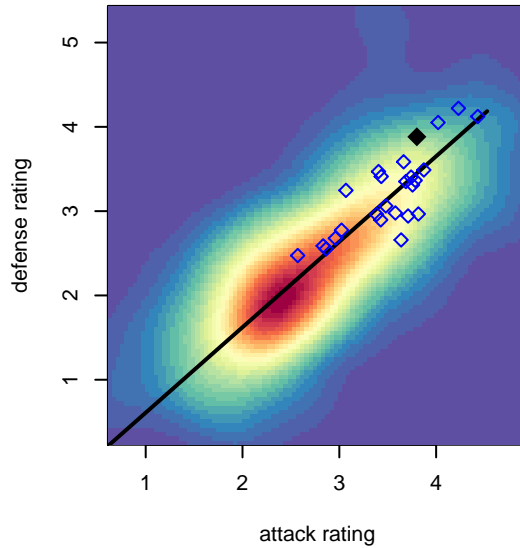

**attack and defense rating
relative to others at age
and all opponents in last 13 months**